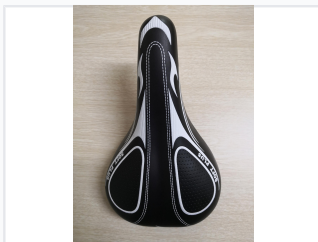

Ergonomic Bicycle Saddle 270x165mm

This bicycle saddle is designed for comfort and performance, measuring 270x165mm. It features a 'soft plus' design with textured panels for enhanced grip and ventilation.

ADDITIONAL IMAGES

Product Overview

Ergonomic Performance Saddle

This ergonomic bicycle saddle is engineered for both comfort and performance, making it an ideal choice for road, mountain, and hybrid bikes. It features a 'soft plus' design with textured panels that provide enhanced grip and superior ventilation for long-distance riding. Designed to reduce pressure, this saddle ensures excellent support for professional and recreational cyclists alike.

Dimensions & Specs

| | |
|--------|--------|
| Length | 270 mm |
| Width | 165 mm |

Features

Design Highlights

Soft Plus Design • Textured Grip Panels • Ventilation Channels

Safety Features

Rear Reflector

Construction