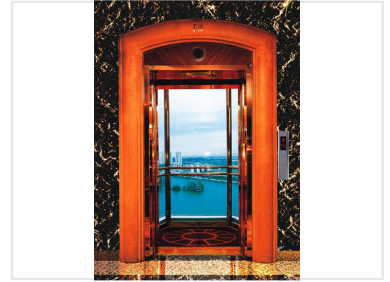

Elevator Car with Panoramic View

This elevator car offers a luxurious travel experience with panoramic views. Finished with high-end materials like polished metal and wood paneling, it ensures a smooth, comfortable ride.

Overview

Panoramic Elevator Experience

This luxurious elevator car is designed to provide an exceptional passenger experience through its panoramic view capabilities. Crafted with high-end materials including polished metal accents and elegant wood paneling, it combines aesthetic appeal with functional reliability. The interior features a modern control panel and a decorative floor pattern, ensuring that every ride is as comfortable as it is scenic.