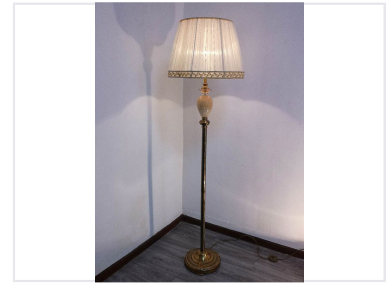

Elegant Pleated Lampshade Floor Lamp

This elegant floor lamp features a pleated lampshade with decorative trim and a slender brass-tone stem. The lamp is supported by a circular, ornate base, emitting a warm, ambient light suitable for various interior settings.

Product Overview

Elegant Pleated Lampshade Floor Lamp

This sophisticated floor lamp features a classic design with a unique pleated shade, perfect for adding a touch of elegance to any interior space. Constructed with a durable zinc and marble base, it offers both stability and a premium aesthetic. The design allows for flexible purchasing options, as the base and shade can be sold separately to suit your specific sourcing needs.

Dimensions

Overall Height	66 in
Shade Size (Top/Bottom/Height)	12.5" / 20" / 13"

Materials & Construction

Base Material	Zinc, Marble
---------------	--------------

Purchasing Options

Component Availability