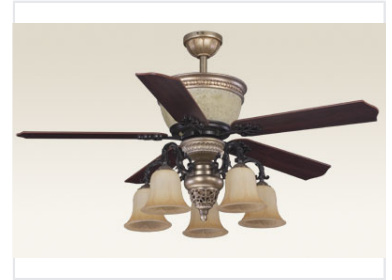

Elegant Ceiling Fan with Integrated Lighting

This elegant ceiling fan features five dark wood blades and an ornate central fixture with integrated lights. The fan's motor ensures quiet and efficient operation while providing both cooling and illumination.

Product Overview

Elegant Ceiling Fan with Integrated Lighting

This elegant ceiling fan combines cooling functionality with ornate, antique-style illumination, making it a stylish addition to living rooms, dining rooms, or bedrooms. Featuring five dark wood blades and a decorative central fixture with warm, amber-colored light shades, it offers both aesthetic appeal and practical comfort. Beyond its design, the fan is engineered for quiet, efficient operation while helping to optimize indoor climate control.

Ideal For

Living Rooms • Dining Rooms • Bedrooms

Blade Count

5

Finish & Materials

Dark Wood, Antique-style Finish, Amber Light Shades