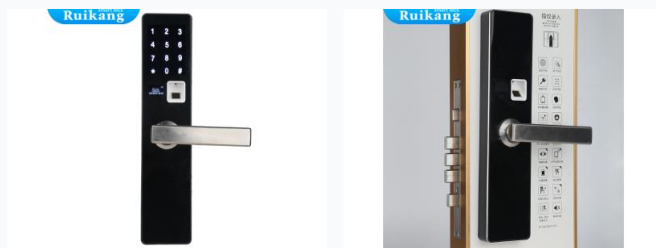

Electronic Biometric Fingerprint Door Lock

This electronic door lock allows access via fingerprint or digital password. It features a robust locking mechanism and provides a secure solution for residential properties.

ADDITIONAL IMAGES

Product Overview

Advanced Smart Security Solution

This advanced electronic door lock offers a multi-layered approach to home security, combining biometric fingerprint recognition with secure digital password entry. Designed for residential gates and doors, the system provides keyless convenience while maintaining a robust, tamper-resistant construction. It features a modern, user-friendly interface and includes essential emergency backup features for reliable performance.

Access & Security

Security Features

Tamper Resistant • Keyless Entry • Robust Locking Mechanism

Access Methods

Biometric Fingerprint, Digital Password, Key Override

Technical Specifications

Emergency Power	Built-in USB port for emergency power supply
Primary Application	Residential home gates and doors
Interface	Digital keypad (0-9, *, #)