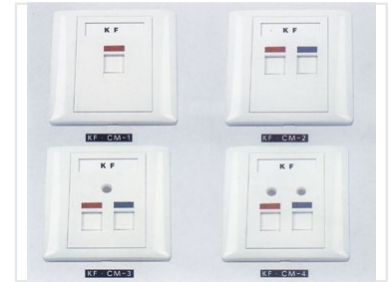

Electrical Wall Plate with Terminal Connectors

These electrical wall plates facilitate the secure and organized connection of wires and cables. They come in single and dual connector configurations, featuring color-coded terminals for straightforward wiring.

Product Overview

Versatile Multimedia Wall Plates

The K86 Series wall plates provide a clean, professional solution for managing various multimedia connections within a standard 86x86mm footprint. Designed for flexibility, these panels accommodate CAT 5E RJ45 modules, telephone outlets, fiber optic couplers, and cable TV connections. Constructed from a durable PC+ABS blend, they offer a reliable and aesthetically pleasing finish for residential, commercial, and industrial installations.

Physical Specifications

Dimensions

86 mm

Width

86 mm

Height

Color

Porcelain White