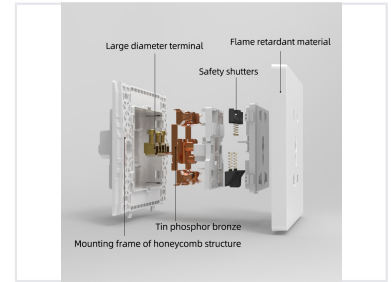

Electrical Socket Outlet

This electrical socket outlet is suitable for both residential and commercial applications. Its robust design ensures durability and reliable performance.

ADDITIONAL IMAGES

Product Overview

Premium Electrical Socket Outlet

This high-quality electrical socket outlet is engineered for both residential and commercial reliability. Featuring a modern large board with a sleek curved design, it integrates seamlessly into professional spaces. Built with premium materials, this outlet prioritizes both aesthetic appeal and long-term durability for demanding electrical applications.

Technical Specifications

Design Specifications

1 Large
Terminal Size

Housing Material	100% High-quality PC plastic
Contact Material	Tin phosphor bronze
Safety Features	Flame retardant, Safety shutters, Honeycomb mounting frame