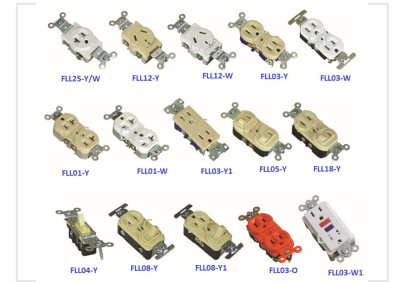

Electrical Power Outlet and Switch Assortment

This collection features electrical power outlets and switches suitable for residential and commercial use. The assortment includes various configurations like single and duplex receptacles, grounding outlets, and single-pole switches.

Product Overview

Professional Electrical Components

This comprehensive assortment of electrical power outlets and switches is engineered for both residential and commercial electrical systems. The collection features versatile configurations, including single-pole switches, grounding outlets, and both single and duplex receptacles. Built with durable materials, these components provide long-term reliability and are available in professional color options to suit various installation requirements.

Available Colors

Yellow, White, Orange

Technical Details

Model Identifiers

- FLL25-Y/W
- FLL12-Y
- FLL12-W
- FLL03-Y
- FLL03-W
- FLL01-Y
- FLL01-W
- FLL03-Y1
- FLL05-Y
- FLL18-Y
- FLL04-Y
- FLL08-Y
- FLL08-Y1
- FLL03-0
- FLL03-W1

Device Configurations

Single-pole switch • Grounding outlet • Single receptacle • Duplex receptacle