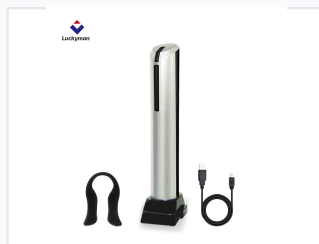

Electric Wine Bottle Opener with Rechargeable Battery

This electric wine bottle opener offers a convenient and efficient way to open wine bottles. Featuring a 700mAh battery, this opener provides sufficient power for multiple uses on a single charge.

ADDITIONAL IMAGES

Product Overview

Fast and efficient electric bottle opening with long battery endurance.

Sleek, modern finish suitable for home and professional bars.

Professional Electric Wine Opener

This electric wine bottle opener offers a professional and efficient solution for uncorking wine bottles with ease. Designed for both home bars and commercial environments, it features a high-performance motor and a rechargeable battery for cordless operation. Its sleek, ergonomic design ensures a comfortable grip, while the included foil cutter simplifies the bottle preparation process.

Technical Specifications

Ergonomic design with included charging base for cordless operation.

Dimensions	46 x 261 mm
Battery Capacity	700 mAh
Charging Method	USB Rechargeable
Color	Gray

Commercial Details