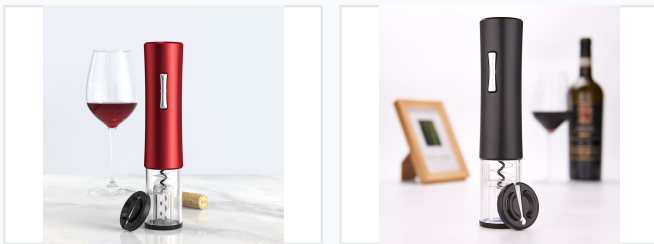

Electric Wine Bottle Opener with Foil Cutter

This electric wine opener removes corks from wine bottles with the push of a button. It features a transparent shell to monitor the cork removal process and includes a foil cutter.

ADDITIONAL IMAGES

Product Overview

Effortless Wine Opening

This battery-operated electric wine opener is designed for convenience and ease of use in any professional or home setting. Featuring a slim, ergonomic body with a comfortable grip, it simplifies the uncorking process with a single push of a button. The integrated blue LED light provides visual feedback during operation, while the durable ABS housing ensures long-lasting performance.

Technical Specifications

Power Source	4 x 1.5V AA Alkaline batteries (not included)
Housing Material	ABS Plastic
Key Features	Cordless Operation, Blue LED Indicator, Transparent Shell, Ergonomic Grip

Included Accessories

Box Contents

- Electric Wine Opener
- Foil Cutter