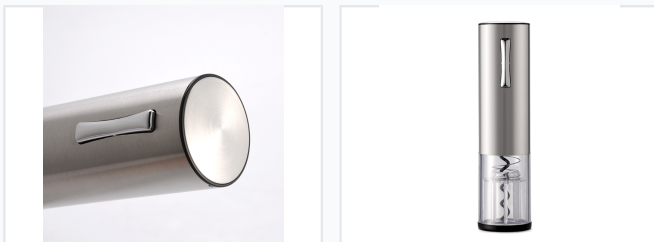

Electric Wine Bottle Opener

This electric wine opener effortlessly removes corks from wine bottles. It features a rechargeable battery and a transparent housing to view the uncorking process.

ADDITIONAL IMAGES

Product Overview

Professional Electric Wine Opener

This rechargeable electric wine opener offers a seamless and modern solution for effortless bottle uncorking. Featuring a durable stainless steel exterior and a transparent housing, it combines visual appeal with reliable mechanical performance. Perfect for both home and professional hospitality settings, the cordless design ensures portability and ease of use for frequent wine service.

Technical Specifications

Battery Chemistry	Ni-MH
Voltage	3.6 V
Full Charge Time	12 hours

Performance

Bottles per Charge

40 bottles
Capacity

Design & Materials

Visual Features

- Transparent housing for cork visibility
- Blue LED charging indicator
- Brushed metal finish
- Up/Down push-button operation