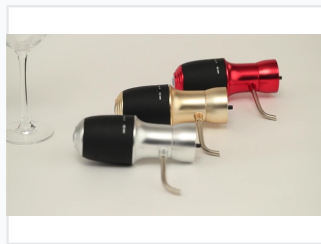

# Electric Wine Aerator Dispenser

This electric wine aerator instantly enhances the flavor and aroma of wine. It dispenses directly from the bottle with one-touch operation.

## ADDITIONAL IMAGES

### Instant Wine Aeration

This portable electric wine aerator and dispenser pump is designed to instantly enhance the flavor and aroma of your wine. By utilizing advanced electric pumping technology, it provides 6x more surface area oxidation, eliminating the need for traditional 30-120 minute decanting periods. It is compatible with most standard wine bottle sizes and features a simple, one-button operation for effortless serving.