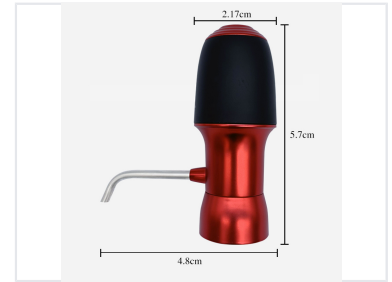

# Electric Wine Aerator Dispenser

This electric wine aerator instantly enhances the flavor and aroma of wine. It dispenses directly from the bottle with one-touch operation.

## ADDITIONAL IMAGES

### Dimensions

5.7 x 4.8 x 2.17 inches