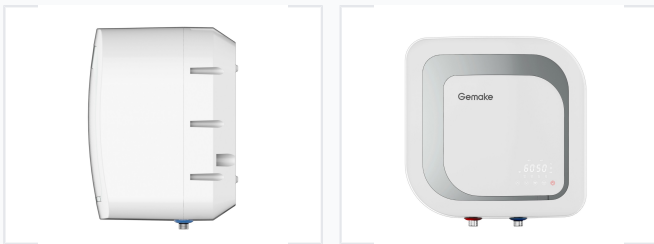

Electric Water Heater with Digital Display

This electric water heater is designed for bathroom use and features a digital display for easy temperature setting. Its compact design makes it suitable for small spaces while providing ample hot water.

ADDITIONAL IMAGES

Overview

Modern Efficient Water Heating

This electric water heater combines advanced energy-saving technology with a durable design, offering 20% less power consumption than 5-star BEE standards. Featuring a high-impact ABS body and a specialized enamel tank, it provides a reliable and long-lasting hot water solution for modern bathrooms. The unit is equipped with a digital display for precise temperature monitoring and offers flexible installation options for both under and above sink configurations.

The exclusive single weld line design uses thickened SPCC material to reduce leakage risk by over 67% compared to triple weld designs.

Blue Diamond Inner Tank

The inner tank is constructed from customized thickened SPCC material with a quadro-layer enamel coating. It features an exclusive single weld line design which reduces the weld length by 75% and the number of weld lines by two-thirds compared to traditional triple-weld tanks, resulting in a 67% reduction in leakage risk.