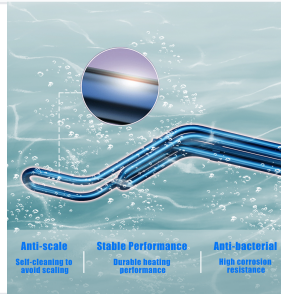

Heating Element

Durable heating element featuring anti-scale, anti-bacterial, and high corrosion resistance properties for long-lasting efficiency.

Heating Element Features

Anti-scale, Anti-bacterial, Self-cleaning, High Corrosion Resistance, Stable Performance

Features & Control

Advanced Features

- Digital display for Set and Actual temperatures
- Optional WIFI connectivity
- R/F control capability
- H/R Light indicator available
- Multiple color options for outer shell
- High impact resistant ABS body

Temperature Adjustment

Ambient to 75