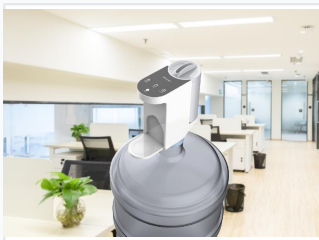

Electric Water Bottle Pump with Filter

This electric pump dispenses filtered water from standard-size bottles. Its multi-stage filtration system removes impurities, chlorine, and odors, ensuring high-quality drinking water.

ADDITIONAL IMAGES

Overview

Clean Water On Demand

This electric water bottle pump is designed to provide clean and purified water directly from standard water bottles. Its compact and modern design integrates seamlessly into any kitchen or office environment, offering a versatile solution for accessing filtered water. With a multi-stage filtration system and rechargeable battery, it ensures high-quality drinking water with cordless convenience.

Key Features	Low-noise operation, Cordless, On-demand dispensing, Multi-stage filtration
Bottle Compatibility	Compatible with standard water bottle sizes