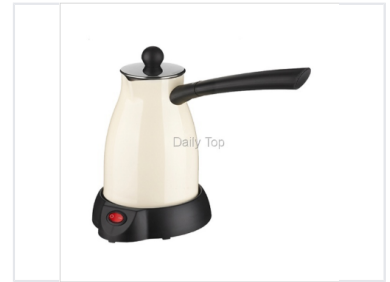

# Electric Turkish Coffee Brewing Pot

This electric Turkish coffee maker features overheat protection for safe operation. Its space-saving detachable handle and power indicator add to its convenience.

### Authentic Turkish Coffee Brewing

This electric Turkish coffee brewing pot offers a convenient and efficient solution for preparing traditional coffee. Featuring a space-saving design with a detachable handle, it is perfectly suited for both home and office environments. The unit includes integrated safety mechanisms such as overheat protection and a power indicator light for reliable daily operation.