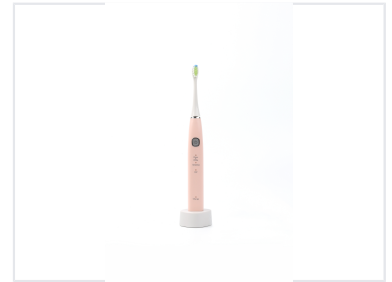

# Electric Toothbrush with Multiple Cleaning Modes

This electric toothbrush offers multiple cleaning modes, including Clean & White, Sensitive, and DIY. It features a charging base and replaceable brush head for personal oral hygiene.

### Professional Sonic Oral Care

This high-performance sonic electric toothbrush offers a professional-grade cleaning experience with a vibration frequency of 34,000 times per minute. Designed for versatility, it features multiple cleaning modes including Clean, White, Sensitive, and a customizable DIY setting to suit various oral health needs. With an IPX7 waterproof rating and a 30-day battery life, it is an ideal solution for both household use and travel.