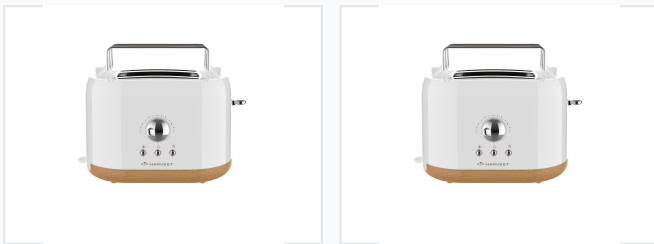

# Electric Toaster with Browning Control

This electric toaster is designed with a metallic rack on top for warming items. It features adjustable browning settings, defrost, reheat, and bagel functions.

## ADDITIONAL IMAGES

### Stylish and Functional Design

This 2-slice electric toaster blends a retro aesthetic with modern kitchen functionality. Featuring a distinctive white body with wood-textured base accents, it provides a sophisticated look while offering versatile browning control. Designed for ease of use, it includes essential features like a removable crumb tray and a high-lift lever for safely retrieving smaller items.