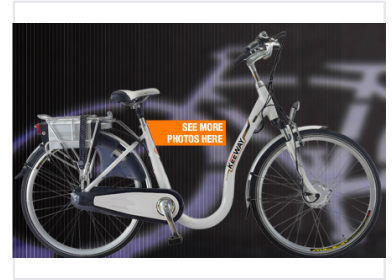

# Electric Step-Through City Bicycle

This electric bicycle is designed for urban commuting and leisure rides. It features a step-through frame for easy mounting and dismounting, making it suitable for riders of all ages and abilities.

### Urban Mobility Redefined

The Electric Step-Through City Bicycle is engineered specifically for efficient urban commuting and comfortable leisure rides. Its intuitive step-through frame design ensures effortless mounting and dismounting for riders of all ages and abilities. Equipped with a reliable electric motor and battery system, this bicycle provides consistent assistance, making inclines and headwinds manageable for a smoother, less strenuous journey.