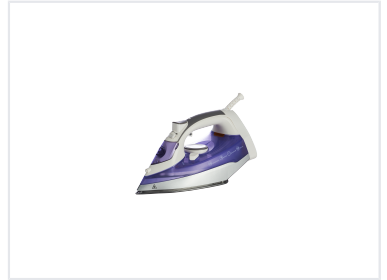

Electric Steam Iron with Variable Settings

This electric steam iron is designed for efficient garment care. It features variable steam settings, a durable soleplate, and an anti-drip system.

Product Overview

Professional Garment Care

This high-performance electric steam iron is engineered for efficient and effective garment care in professional or home environments. It features a durable soleplate designed for smooth gliding and even heat distribution across various fabric types. With versatile steam settings, including vertical steam and adjustable control, this iron offers the precision needed to tackle tough wrinkles while ensuring safety and longevity through advanced anti-calc and auto-off features.