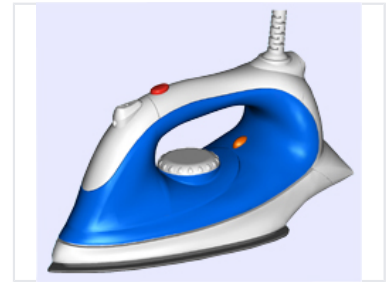

Electric Steam Iron with Adjustable Temperature

This electric steam iron features a non-stick soleplate for smooth gliding. It offers adjustable temperature and steam output for effective wrinkle removal on various fabrics.

Product Overview

Professional Steam Ironing Solution

This modern electric steam iron is designed for efficiency and ease of use in various fabric care environments. Featuring a non-stick soleplate, it ensures smooth gliding across all material types, while the adjustable temperature dial offers precise control for delicate to heavy-duty fabrics. With an integrated steam function and ergonomic design, this tool effectively removes wrinkles while maintaining user comfort during extended operation.

Design & Ergonomics

Color	Blue and White
Handle Design	Ergonomic grip

Performance Features

Soleplate	Non-stick
Temperature Control	Yes
Steam Function	Adjustable output

Usability

Power Cord	Flexible
Suitable Fabrics	Delicate, Standard, Heavy-duty