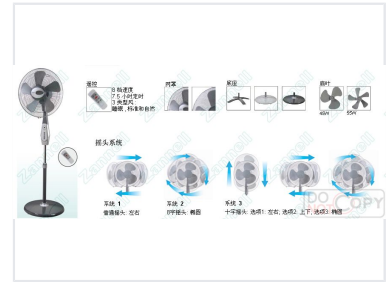

Electric Standing Pedestal Fan with Remote Control

This electric standing fan is designed for home or office use. It features multiple speed settings, timer, and oscillation options, controllable via remote.

Overview

Versatile Air Circulation

This advanced electric standing pedestal fan is engineered for versatile performance in home and office environments. Featuring customizable airflow through 8-speed settings and 3 distinct wind modes, it ensures optimal comfort throughout the day or night. With its intelligent 7.5-hour timer and remote-controlled oscillation systems, this fan provides a sophisticated and convenient solution for any interior space.