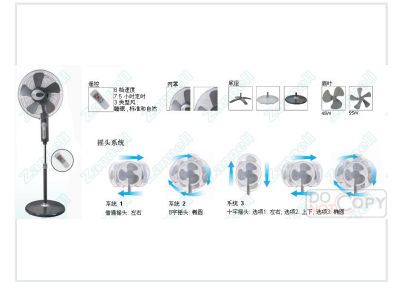

Electric Stand Fan with Multiple Oscillation Modes

This electric stand fan provides optimal air circulation and cooling. It features 8-speed settings, a 7.5-hour timer, and 3 wind modes.

Product Overview

High-Performance Air Circulation Solution

This versatile electric stand fan is engineered for professional-grade air circulation and cooling in diverse environments. It offers an advanced user experience with 8 speed settings, a 7.5-hour timer, and a range of specialized oscillation systems including standard, 8-shaped, and cross-shaped movements. Designed with convenience and safety in mind, it includes a remote control and a protective mesh cover to ensure reliable, long-term performance.

Performance Specifications

Wind Modes

- Sleep Mode
- Standard Mode
- Natural Mode

Speed Settings

8

Available Power

45W, 55W

Oscillation Systems

Movement Systems

System	Pattern
System 1	Standard Left-Right
System 2	8-shaped Elliptical
System 3	Cross-shaped (Left-Right, Up-Down, Elliptical)

Technical Features

Timer Duration

7.5 hours

Max Timer Setting

Safety Features

Protective mesh cover

Remote Operation

Yes