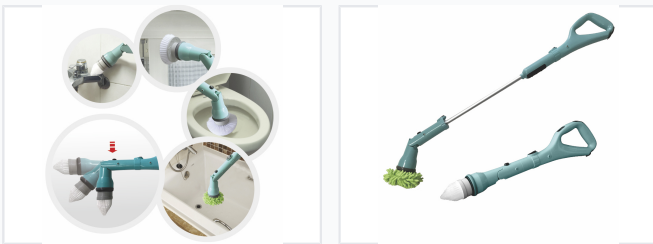

# Electric Spin Power Scrubber with Interchangeable Brush Heads

This electric spin scrubber is designed for versatile cleaning in various household applications. It features interchangeable brush heads, an extendable handle, and a powerful motor for efficient cleaning of different surfaces.

## ADDITIONAL IMAGES

### Professional Cleaning Efficiency

This electric spin power scrubber is designed for versatile household and commercial cleaning, featuring a cordless, rechargeable design that eliminates the need for manual scrubbing. Equipped with an extendable wand reaching up to 104cm and a powerful high-torque motor, it effectively tackles soap scum, grime, and dirt in hard-to-reach areas. The unit includes three interchangeable brush heads, making it an ideal solution for maintaining bathrooms, kitchens, floors, and automotive surfaces.

### Key Features

Cordless Design, Water-Resistant, Extendable Handle, Hi/Low Speed Touch Switch, Rechargeable