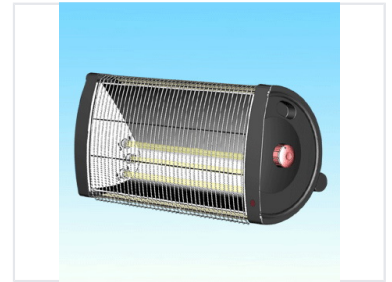

Electric Space Heater with Protective Grill

This electric space heater is designed to provide localized warmth. It features a metallic protective grill on the front and a control knob on the side for adjusting settings.

Product Overview

Efficient Localized Warming

This electric space heater is designed to provide rapid and consistent warmth for indoor environments. Featuring a robust metallic protective grill, it balances safety with performance by shielding the heating elements while ensuring optimal heat distribution. The user-friendly control knob allows for precise adjustment of heating settings to meet specific comfort requirements.

Technical Specifications

Application

Indoor Use • Localized Heating

Design Type

Cylindrical electric space heater

Safety Features

Metallic protective grill, Enclosed heating elements

Control Method