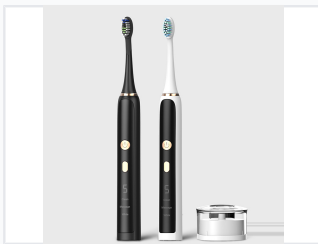

Electric Sonic Toothbrush with Multiple Cleaning Modes

This electric sonic toothbrush utilizes sonic vibration technology for advanced oral hygiene. It features multiple cleaning modes, including clean, massage, and whitening, and includes a charging base with interchangeable brush heads.

ADDITIONAL IMAGES

Product Overview

Advanced Sonic Oral Care

This electric sonic toothbrush utilizes a twin-engine magnetic levitation motor to deliver a 6mm wide bristle swing for highly effective cleaning. With 15 customizable cleaning combinations—comprising 5 modes and 3 intensity levels—it caters to a wide range of oral hygiene needs. The device features a smart 2-minute timer with 30-second interval indicators, ensuring professional-grade brushing habits every time.