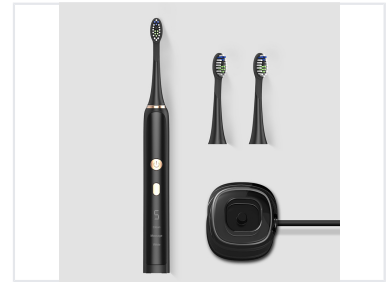

Electric Sonic Toothbrush with Multiple Cleaning Modes

This electric sonic toothbrush utilizes sonic vibration technology for advanced oral hygiene. It features multiple cleaning modes, including clean, massage, and whitening, and includes a charging base with interchangeable brush heads.

ADDITIONAL IMAGES

Product Overview

Advanced Sonic Oral Care

This electric sonic toothbrush utilizes a twin-engine magnetic levitation motor to deliver a 6mm wide bristle swing for highly effective cleaning. With 15 customizable cleaning combinations—comprising 5 modes and 3 intensity levels—it caters to a wide range of oral hygiene needs. The device features a smart 2-minute timer with 30-second interval indicators, ensuring professional-grade brushing habits every time.

Performance Metrics

Brushing Speed

40000 VPM
Max Strokes

32000 VPM
Min Strokes

Available Modes

- Clean
- Massage
- White

Power & Battery

Battery Life	Up to 3 weeks (based on twice-daily 2-minute use)
Charging Type	Inductive Charging, USB Interface

Physical Specifications

Weight	215 g
--------	-------

Smart Features

Indicators

30s Interval • Power Shortage • Power-off Protection

Smart Timer

Yes