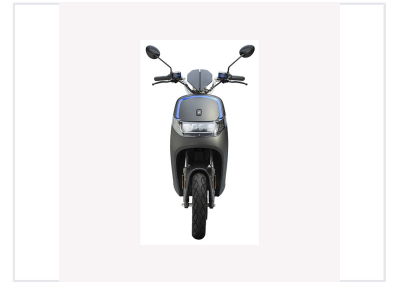

Electric Scooter for Urban Commuting

This electric scooter is designed for urban commuting. It features a sleek, modern design with a comfortable seat and integrated lighting.

ADDITIONAL IMAGES