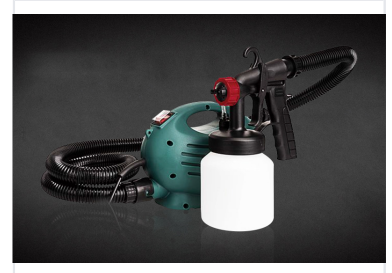

Electric Paint Sprayer with Adjustable Nozzle

This electric paint sprayer is designed for applying paint and other coatings with precision and efficiency. It features an adjustable nozzle to control the spray pattern and flow rate, accommodating various project needs.

Overview

Professional Electric Paint Sprayer

This electric paint sprayer utilizes high volume low pressure (HVLP) technology to deliver a smooth, even finish for various coating projects. Designed for precision and ease of use, it features an adjustable nozzle that allows users to switch between three distinct spray patterns. With its portable design and included accessories, this tool is well-suited for efficient application in both professional and project-based environments.

Included Accessories

Included Accessories

- Shoulder strap
- Viscosity cup