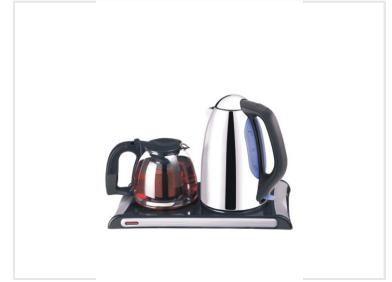

Electric Kettle and Tea Maker Set

This set features a stainless steel electric kettle and a glass tea carafe. Both appliances sit on a warming base, combining functionality and style.

Product Overview

Modern Brewing Solution

This electric kettle and tea maker set offers a sophisticated solution for modern kitchens. Featuring a high-quality stainless steel kettle and a complementary glass tea carafe, the system is designed for both durability and aesthetic appeal. The integrated warming base provides convenient temperature control, making it an ideal choice for professional or home use.

Technical Details

Key Features

- Transparent water level indicator
- Ergonomic black handles
- Sleek black and silver warming base
- Indicator light for operation status