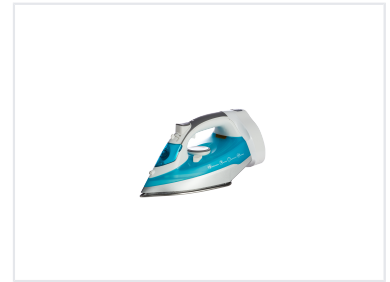

Electric Iron with Retractable Cord

This electric iron features a convenient rewind function for easy cord storage. It also offers powerful steam performance for efficient ironing.

Product Overview

Professional Steam Performance

This 1500W electric iron is designed for efficiency and convenience in high-volume environments. Featuring a powerful vertical steam function and a unique retractable cord mechanism, it streamlines the ironing process while ensuring easy storage. With integrated self-cleaning, anti-calc, and anti-drip technologies, it maintains high performance over extended periods of professional use.