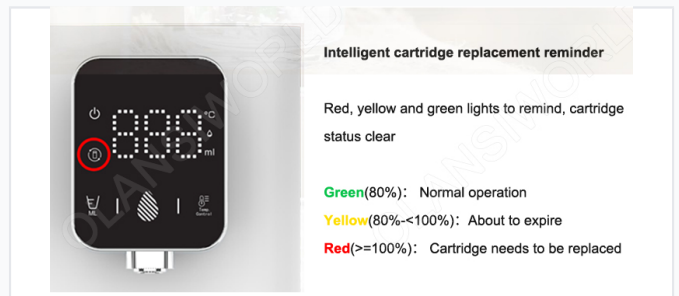

Easy-to-read LED indicators for monitoring filter life status.

Temperature Settings

- 25°C (Normal)
- 45°C (Milk Powder)
- 55°C (Honey)
- 85°C (Tea)
- 100°C (Boiling)

Volume Adjustment

- 150ml
- 250ml
- 350ml
- 450ml
- 999ml

Filter Status Indicators

Green: Normal • Yellow: Expiring • Red: Replace