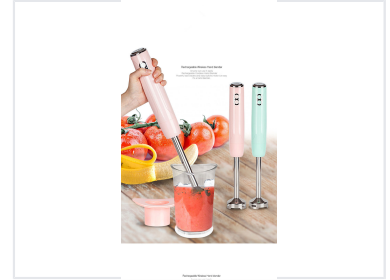

Electric Immersion Hand Blender

This electric immersion hand blender features a powerful motor for efficient blending, pureeing, and chopping. Its detachable components are dishwasher-safe for convenient cleaning.

ADDITIONAL IMAGES

Product Overview

Cordless Immersion Blender

This portable, cordless hand blender offers exceptional convenience for modern kitchens. Designed with a powerful DC motor and a rechargeable battery, it provides the freedom to blend, puree, and chop without being tethered to a wall outlet. Its ergonomic design and safety features, including a child lock, make it a reliable and versatile tool for various food preparation tasks.