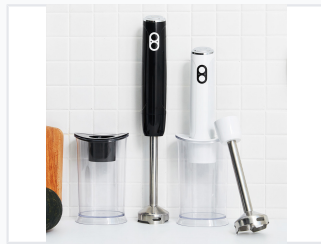

Electric Immersion Hand Blender

This electric immersion hand blender features a powerful motor for efficient blending, pureeing, and chopping. Its detachable components are dishwasher-safe for convenient cleaning.

ADDITIONAL IMAGES

Product Overview

Cordless Immersion Blender

This portable, cordless hand blender offers exceptional convenience for modern kitchens. Designed with a powerful DC motor and a rechargeable battery, it provides the freedom to blend, puree, and chop without being tethered to a wall outlet. Its ergonomic design and safety features, including a child lock, make it a reliable and versatile tool for various food preparation tasks.

15 per charge
Usage Cycles

1 min
Cycle Duration

Features

Key Features	Cordless, USB-C Charging, Child Lock, Portable, Push Button Control
--------------	---