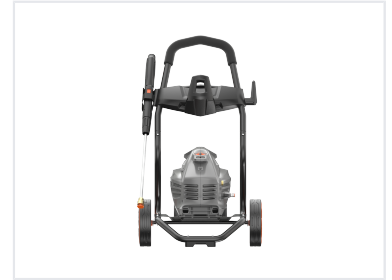

Electric High-Pressure Washer with Adjustable Nozzle

This electric high-pressure washer is designed for versatile cleaning applications. It features a durable frame with integrated wheels for easy maneuverability and an adjustable nozzle for varied cleaning tasks.

ADDITIONAL IMAGES

Product Overview

Professional Cleaning Performance

This electric high-pressure washer is engineered for versatile outdoor cleaning applications, ranging from decks and patios to vehicles and siding. Featuring a durable frame with integrated wheels, it offers excellent maneuverability and convenience. The unit combines a high-performance motor with an aluminum casing for reliability, ensuring consistent pressure for demanding tasks.

Technical Specifications

Motor Casing	Aluminum
High-Pressure Hose Length	8 m
Power Cable Length	5 m

Features & Accessories

Included Components

- Professional trigger gun with safety lock
- Adjustable nozzle
- Low-pressure detergent injector
- In-line water filter
- Water inlet hose connector

Design Highlights

Integrated Wheels • Durable Frame • Onboard Storage • Detergent Tank