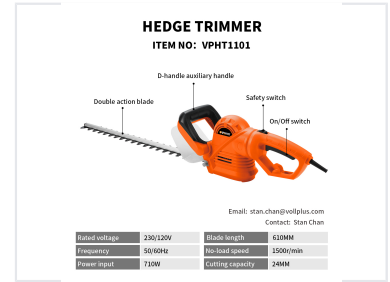

Electric Hedge Trimmer with Double-Action Blade

This electric hedge trimmer features a double-action blade, ensuring efficient and precise cutting. It is equipped with a D-handle auxiliary handle for enhanced control and a safety switch for secure operation.

Overview

Professional Electric Hedge Trimmer

This high-performance electric hedge trimmer is engineered for precision and efficiency in landscaping tasks. Featuring a robust 710W motor and a double-action blade system, it provides clean, fast cuts with a cutting capacity of up to 24mm. Designed with user safety and control in mind, the unit includes an ergonomic D-handle auxiliary grip and integrated safety switching mechanisms for reliable operation.

Performance Metrics

Rated Input Power

710 W

Power Input

1500 r/min

No-load Speed

Technical Specifications

Voltage & Frequency	230/120V 50/60Hz
Blade Length	610 mm
Cutting Capacity	24 mm