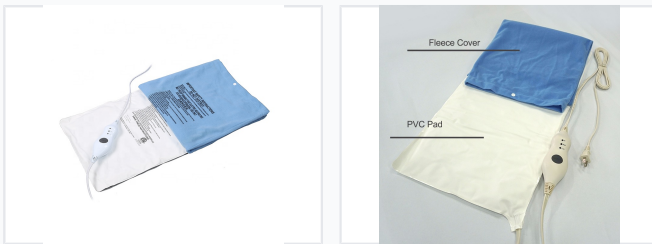

ADDITIONAL IMAGES

Product Overview

Therapeutic Comfort and Safety

This electric heating pad is designed to provide consistent, soothing heat therapy for personal use. Featuring a soft, removable fleece cover over a durable PVC pad, it offers a comfortable experience with fast heating capabilities. Built with safety in mind, the device includes overheating protection, an automatic 120-minute shut-off, and a user-friendly controller with three distinct temperature settings.

Technical Specifications

Dimensions	12 x 15 inches
Power Consumption	50 W
Input Voltage	100-120V

Features

Temperature Settings

- High
- Medium
- Low

Safety & Controls

Automatic Switch-off (120 min), Overheating Protection, LED Indicator, Wet-proof

Construction

Materials	PVC Pad, Fleece Cover, Sponge
Maintenance	Removable and washable cover