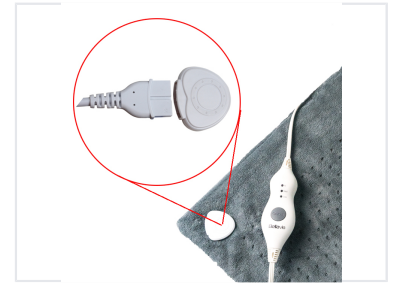

Electric Heating Pad for Pain Relief

This electric heating pad is designed to provide soothing warmth for pain relief. It features multiple heat settings and an automatic shut-off function for safety.

ADDITIONAL IMAGES

Product Overview

Therapeutic Comfort and Relief

This electric heating pad is crafted from super cozy flannel, designed to provide consistent, soothing warmth for effective pain relief. It features a versatile design suitable for targeting muscles in the back, shoulders, and legs. With customizable temperature settings and advanced safety features like overheating protection and automatic shut-off, it offers a reliable and comfortable solution for therapeutic heat application.

Technical Specifications

Voltage	120 V
Power Output	100 W
Dimensions	20 x 24 inches
Fabric Material	Super cosy flannel

Features & Safety

Temperature Settings

- High
- Medium
- Low

Auto Shut-Off Timer

- 90
- 120