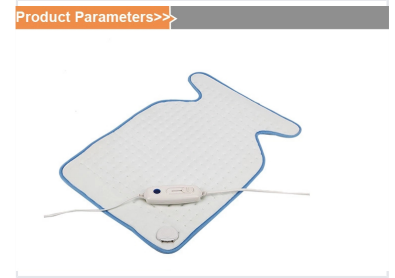

Electric Heated Neck and Back Pad

This electric heated pad is designed to provide targeted heat therapy for neck and back pain relief. It features adjustable temperature settings, soft fabric construction, and safety features like overheat protection and automatic shut-off.

ADDITIONAL IMAGES

Product Overview

Soothing Heat Therapy

This electric heated pad is ergonomically designed to provide targeted pain relief for both the neck and back areas. Constructed with soft, comfortable fabric, it effectively alleviates muscle tension and promotes relaxation through consistent heat therapy. The device includes user-friendly controls for adjustable temperature settings and essential safety features for worry-free operation.

Technical Specifications

Safety Features	Overheat Protection, Automatic Shut-off
Primary Use	Neck and Back Pain Relief
Control Interface	Adjustable temperature control unit

Design & Material

Material	Soft fabric construction
Ergonomics	Contoured shape for neck and back