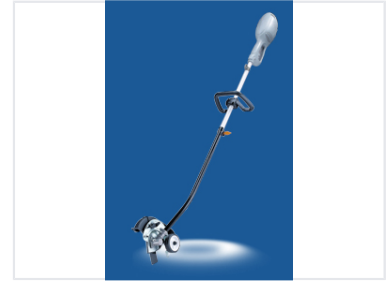

# Electric Grass Trimmer Edger

This electric grass trimmer and edger is a versatile tool designed for lawn maintenance. It features a rotating head for easy switching between trimming and edging functions.

### Versatile Lawn Maintenance

This electric grass trimmer and edger is a versatile tool engineered for precise lawn maintenance. It features a rotating head that allows for seamless switching between trimming and edging functions, making it a highly adaptable solution for landscaping tasks. Designed with user comfort in mind, the unit includes an adjustable handle and a lightweight frame to ensure excellent maneuverability during operation.

### Key Performance Features

- Powerful motor for efficient cutting
- Rotating head for trimming and edging
- Blade guard for enhanced safety
- Secure power switch mechanism

### Ergonomic Highlights

Lightweight construction, Adjustable handle, Dual-function design