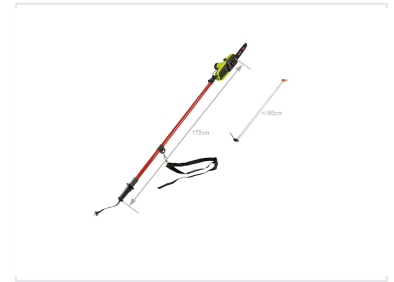

Electric Extendable Pole Saw for Tree Trimming

This electric pole saw is designed for trimming high branches without the need for a ladder. It features a long, extendable pole for reaching heights up to several meters.

Overview

Professional Electric Pole Saw

This electric extendable pole saw is engineered for efficient and safe tree trimming, allowing users to reach high branches without the need for a ladder. It features a reliable electric motor with auto-lubrication for smooth operation and a double safety brake system for enhanced user protection. Designed for durability and ease of use, this tool is an essential addition for landscaping and maintenance professionals.