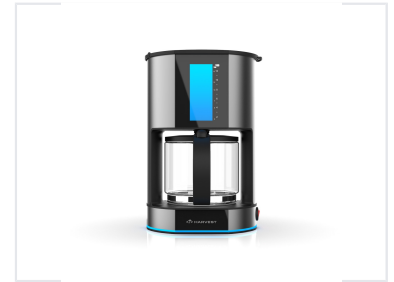

Electric Drip Coffee Maker with Timer

This electric drip coffee maker features a programmable timer for automated brewing. It includes a glass carafe and a digital display for easy operation.

ADDITIONAL IMAGES

Product Overview

Professional Grade Drip Coffee Maker

This electric drip coffee maker is designed for high-capacity brewing, making it an ideal choice for office or home environments. Featuring a durable stainless steel housing and a programmable timer, it offers both reliability and convenience for daily use. With its clear water level indicators and non-drip valve system, this appliance ensures a mess-free and efficient brewing experience every time.

Technical Specifications

Capacity

1.5 L

Water Tank Capacity

15 cups

Max Cup Yield

Key Features

- Programmable timer
- Non-drip valve
- Lighted ON/OFF switch
- Water level scale