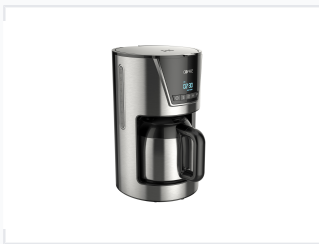

# Electric Drip Coffee Maker with Thermal Carafe

This electric drip coffee maker is designed with a programmable timer and a keep-warm function. It features a digital display, water level indicator, and a thermal carafe to maintain coffee temperature.

## ADDITIONAL IMAGES

### Professional Brewing Performance

This electric drip coffee maker combines a sleek stainless steel aesthetic with advanced digital controls to deliver a premium brewing experience. Featuring a high-capacity 1.2L thermal carafe, it maintains coffee temperature and flavor long after brewing. The programmable timer and LCD display offer convenient operation for high-demand B2B environments or modern home kitchens.

### Carafe Material

Stainless steel thermos jug