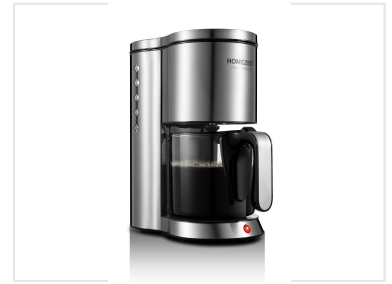

Electric Drip Coffee Maker with Stainless Steel Housing

This electric coffeemaker features a stainless steel housing. It is designed to prepare high-temperature coffee.

Product Overview

Nordic Design Coffee Experience

This electric drip coffee maker features a durable stainless steel housing, combining elegant Nordic aesthetics with robust construction. Engineered with a double heater system, it ensures coffee is brewed at optimal high temperatures for a superior flavor profile. Designed for modern kitchens, this appliance offers both reliability and style for your daily brewing needs.

Technical Specifications

Housing Material	Stainless Steel
Heating System	Double heater system

Features

Design Style

Nordic Design • Stainless Steel Finish

Key Features

- High-temperature brewing capability
- Double heater technology
- Stainless steel exterior
- Glass carafe included
- Water level indicator
- Integrated control panel