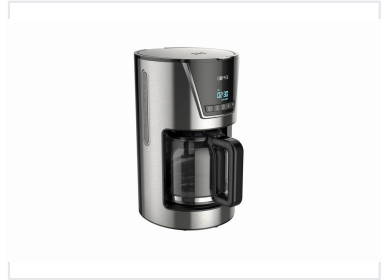

Electric Drip Coffee Maker with Digital Timer

This electric drip coffee maker has a 1.5-liter capacity, yielding 12-15 cups of coffee. It features a digital timer control, LCD display, and a keep-warm plate.

Product Overview

Professional Brewing Performance

This electric drip coffee maker combines modern aesthetics with high-performance brewing capabilities. Featuring a stainless steel decorative finish and a user-friendly digital timer with LCD display, it is designed for both convenience and reliability. With a generous 1.5-liter capacity and advanced features like an anti-drip device and a non-stick keep-warm plate, this appliance delivers a consistent and efficient coffee brewing experience.

Technical Specifications

Power Rating

900 W

Power Output

220 V

Voltage

Brewing Capacity

1.5 L

Cup Capacity

12-15 cups

Features

Key Features

- Digital timer control with LCD display
- Stainless steel decoration
- Water level gauge
- Anti-drip device
- Non-stick keep warm plate

Maintenance

Washable Filter • Washable Filter Holder