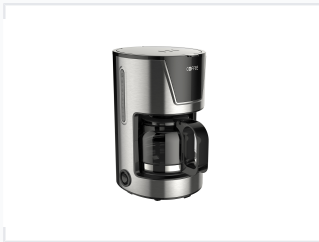

# Electric Drip Coffee Maker with Carafe

This electric drip coffee maker is designed to brew coffee by gradually dripping hot water through coffee grounds. It features a water level indicator, a carafe for collecting brewed coffee, and a keep-warm function.

## ADDITIONAL IMAGES

### Efficient Brewing for Daily Use

This Electric Drip Coffee Maker combines a sleek modern design with practical functionality, featuring a brushed stainless steel exterior and black accents. It is engineered for ease of use with a simple micro-switch operation and a clear water level gauge for precise filling. With its integrated keep-warm plate and anti-drip device, it provides a reliable solution for brewing and maintaining fresh coffee throughout the day.

### Performance Highlights

**0.7 L**

Capacity

**550 W**

Power Output

**7 Cups**

Max Cup Yield