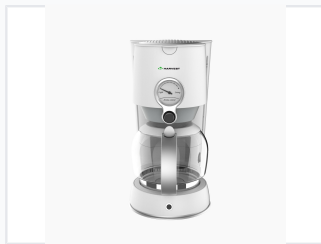

ADDITIONAL IMAGES

Product Overview

Professional Brewing Solution

This high-capacity electric drip coffee maker is designed for efficient brewing in office or commercial environments. Featuring a generous 1.5L capacity, it can produce up to 15 cups of coffee in a single cycle. The integrated aroma control system allows users to customize the strength of their brew, ensuring a tailored coffee experience for every preference.

Capacity and Performance

Water Capacity	1.5 L
Yield	12-15 cups

Features

Aroma Control

Light • Strong • Adjustable Dial

Convenience Features

- Removable filter holder
- Anti-drip valve
- Water level scale
- ON/OFF switch

Key Metrics

1.5 L Capacity	15 cups Max Cups