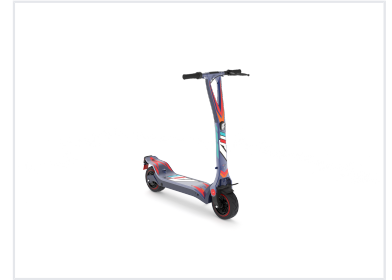

# Electric Commuter Scooter

This electric scooter features a durable frame and pneumatic tires, ensuring a smooth ride. It is equipped with an efficient electric motor, a long-lasting battery, and a reliable braking system.

### Urban Commuting Redefined

This electric scooter is engineered for efficient urban commuting and recreational use, featuring a sleek, modern design. It combines a sturdy, durable frame with a spacious deck for comfort and stability during rides. Equipped with a quiet electric motor and a long-lasting battery, it offers reliable performance for daily travel.

### Design Features

Sleek Design, Modern Aesthetic, Spacious Deck, Rubber Handlebar Grips