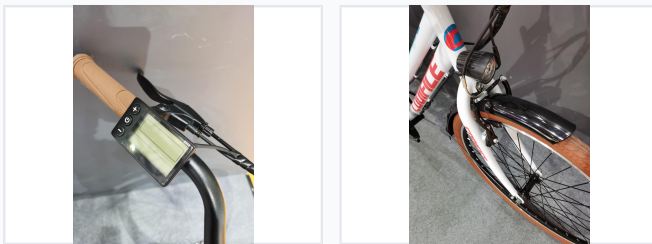

# Electric Commuter Bicycle with LCD Display

This electric bicycle is equipped with a 36V/350W motor and a handlebar-mounted LCD. It is designed for urban commuting and recreational riding.

## ADDITIONAL IMAGES

### Urban Commuter E-Bike

The E-S26 is a versatile electric bicycle engineered for efficient urban commuting and comfortable recreational riding. It features a user-friendly step-through frame design for easy mounting, paired with a reliable pedal-assist motor to conquer hills and longer distances with ease. Equipped with integrated lighting, cargo storage, and a comprehensive LCD display, this bike offers a complete solution for daily transport needs.

## Performance & Tech

Display Unit	S866 LCD
Key Features	Pedal Assist, Removable Battery, Integrated Lights, Mechanical Disc Brakes