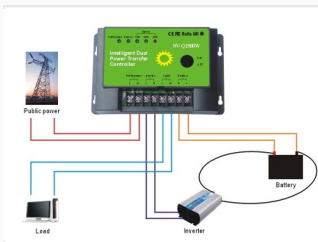

Electric Coffee Percolator

Electric coffee percolators are designed for brewing coffee using the percolation method. They offer a classic brewing experience with features like a top lid, spout, and handle for easy pouring.

ADDITIONAL IMAGES

Product Overview

Classic Brewing Experience

This electric coffee percolator offers a traditional brewing method for coffee enthusiasts who appreciate a classic taste. Featuring a vintage-inspired aesthetic, it combines a white plastic body with elegant floral accents to complement any kitchen decor. The unit is designed for ease of use, equipped with a convenient power indicator light and a sturdy, ribbed handle for safe and comfortable pouring.

Design & Build

Finish	White plastic body with floral design
Key Features	Power Indicator Light, Ribbed Handle, Spout, Top Lid
Base Color	Black