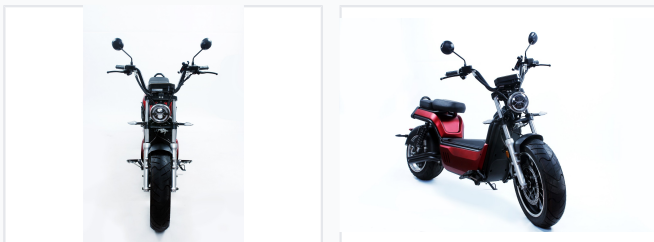

# Electric Chopper Scooter with Removable Battery

This electric chopper scooter is designed for daily commuting and recreational use. It features a removable lithium battery and offers a range of 50-80km per charge.

## ADDITIONAL IMAGES

### High-Performance Electric Chopper

This electric chopper scooter combines a modern, stylish aesthetic with robust urban performance. Designed for daily commuting, it features a powerful 4000W motor and a removable lithium battery system for flexible charging solutions. With a range of up to 80km and speeds reaching 80km/h, it offers a reliable and efficient alternative for urban mobility.

### Tire Configuration

- Front: 17 inches
- Rear: 13 inches

Voltage

60 V

Charging Time

8-10 Hours