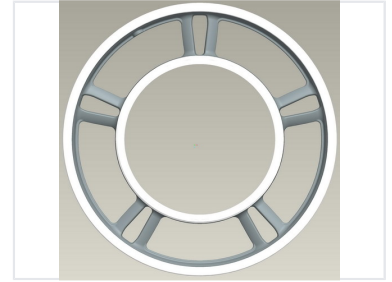

# Electric Bike Wheel Rim

This is a high-quality rim designed for electric bikes. It features a robust construction with spokes for enhanced durability and performance.

### High-Performance Electric Bike Rim

Engineered for durability and consistent performance, this electric bike wheel rim is built to withstand the demands of modern electric mobility. Its robust construction, featuring integrated spokes, ensures structural integrity and a smoother ride across various terrains. Designed with a distinct aesthetic featuring a white outer edge and gray metallic body, this component provides both reliability and a sleek look for your electric bike build.

## Technical Specifications

Construction	Robust metallic structure with integrated spokes
Design Features	White outer edge, Gray metallic finish, Spoked design
Compatibility	Various electric bike models