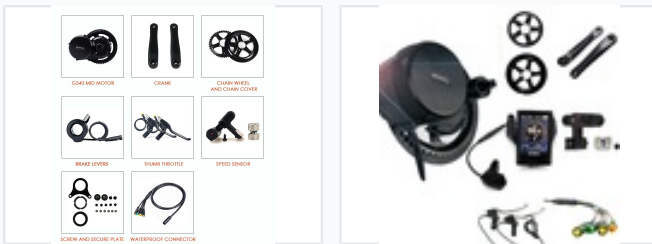

# Electric Bike Conversion Kit with Mid-Drive Motor

This electric bike conversion kit features a mid-drive motor for converting standard bicycles into electric bikes. The kit includes essential components such as the motor, display, throttle, speed sensor, and chain wheel.

## ADDITIONAL IMAGES

### Standard Kit Components

- Mid-drive motor
- Display unit
- Thumb throttle
- Speed sensor
- Chain wheel with cover
- Crank arms